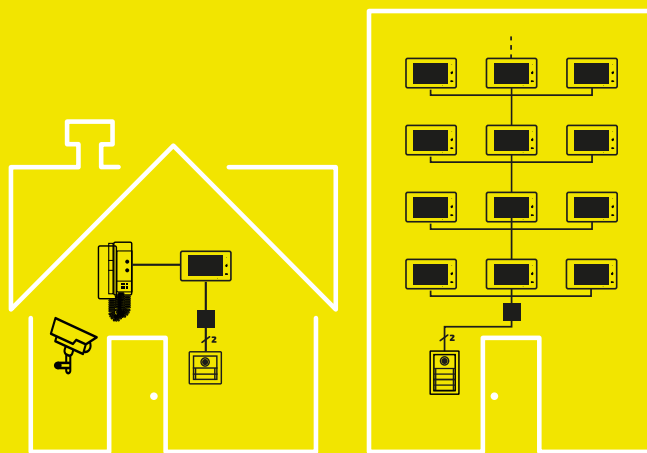

20

PLUGGY+
TECHNOLOGY

**NOW,
up to 20 users!**

FARFISA

INTERCOMS SINCE 1967

VIDEOKIT

2-wire / expandable up to 20

The Pluggy Plus 2-wire system is the fastest and most secure way to have a great video door entry system, WiFi is also available and can be integrated with CCTV. Discover the perfect offer for 1-way or little systems: the Pluggy video kit is complete and ready for installation, with dedicated high-level elements for **top design, technology, usability and installation**, with a valid solution for expandability.

Pluggy Plus technology today offers the WiFi videokit made up of: a 7" touch screen indoor station, Alba entry door panel and power supply. **The system can be extended up to 20 users with 1 door panel and video master monitors and eventual additional slave elements (audio-video or only audio).** On the monitor you can watch up to 4 cctv cameras.

KIT 1SEPG+

WiFi connected single-family colour videokit. Complete and programmed for a ready installation, it is made up of dedicated elements: 1 x art. SEM7PG 7" touch monitor + Alba entry door panel (1 only allowed for each installation) with wide-angle camera + power supply unit. **Expandable up to 20 calls** (by adding up to 2 x button module art. CTPG and further SEM7PG monitors). Moreover, additional SE7PG monitors (with Sette aesthetics) can be integrated in each flat as "slave" elements and SEIPG intercoms, too.

SEM7PG

WiFi master monitor, attractive aesthetics, hands-free, 7" touch LCD screen and video memory integrated, possibility of memory expansion via USD card, menu interface with OSD, touch buttons and LED icons and indicators.